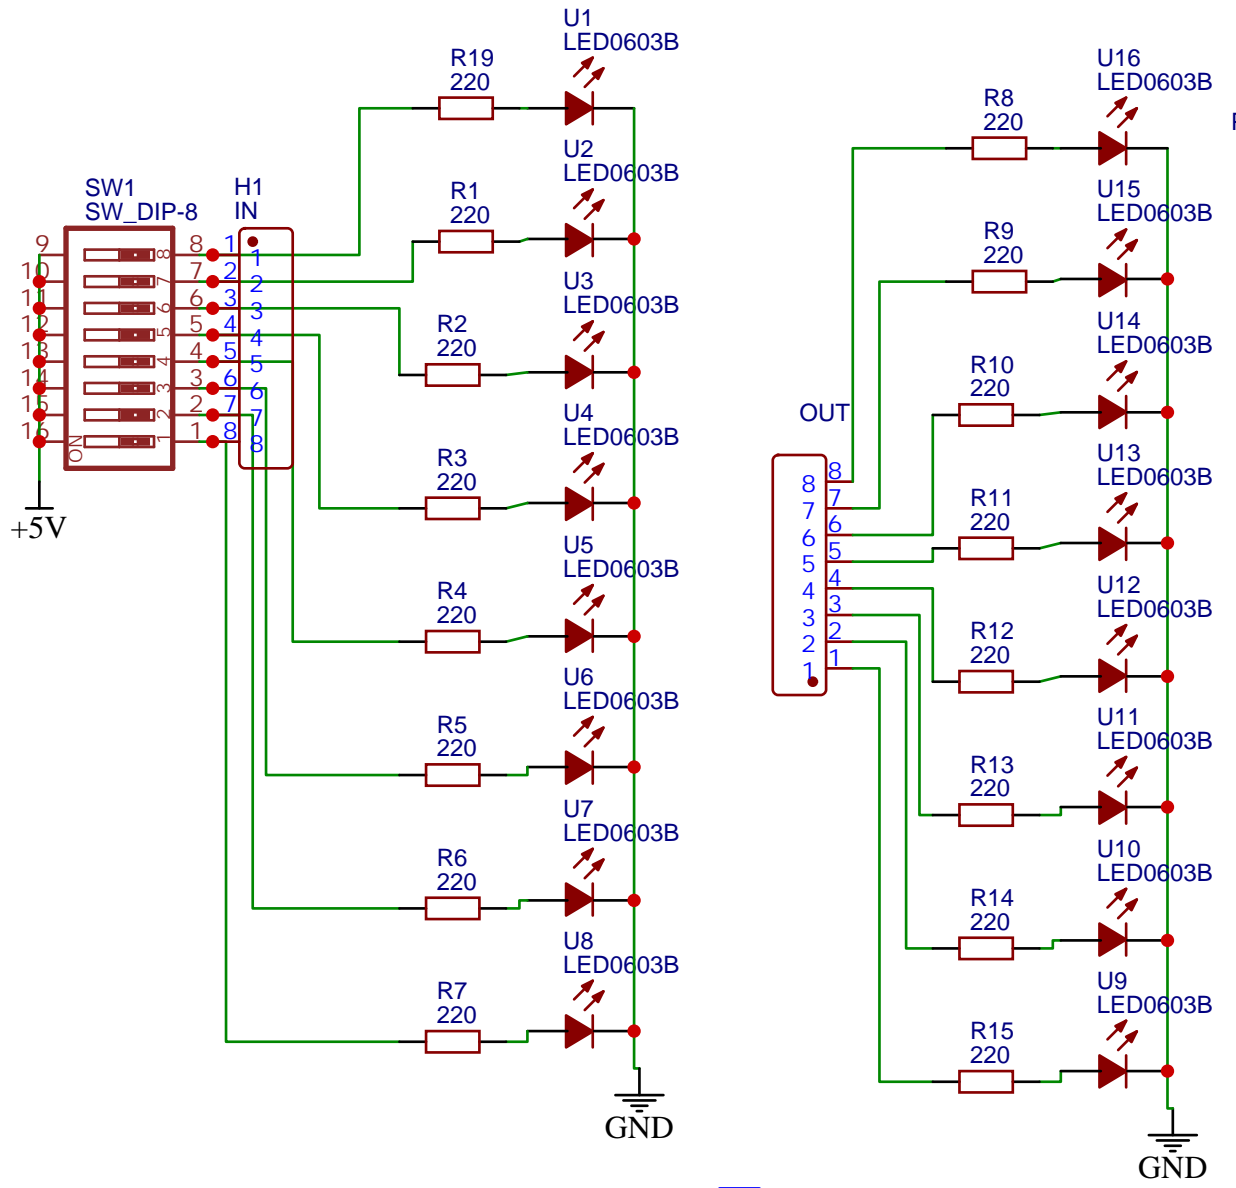

ARDUINO

TITLE: Sheet_1	REV: 1.0
Company: Your Company	Sheet: 1/1
Date: 2022-12-21	Drawn By: sagar saini